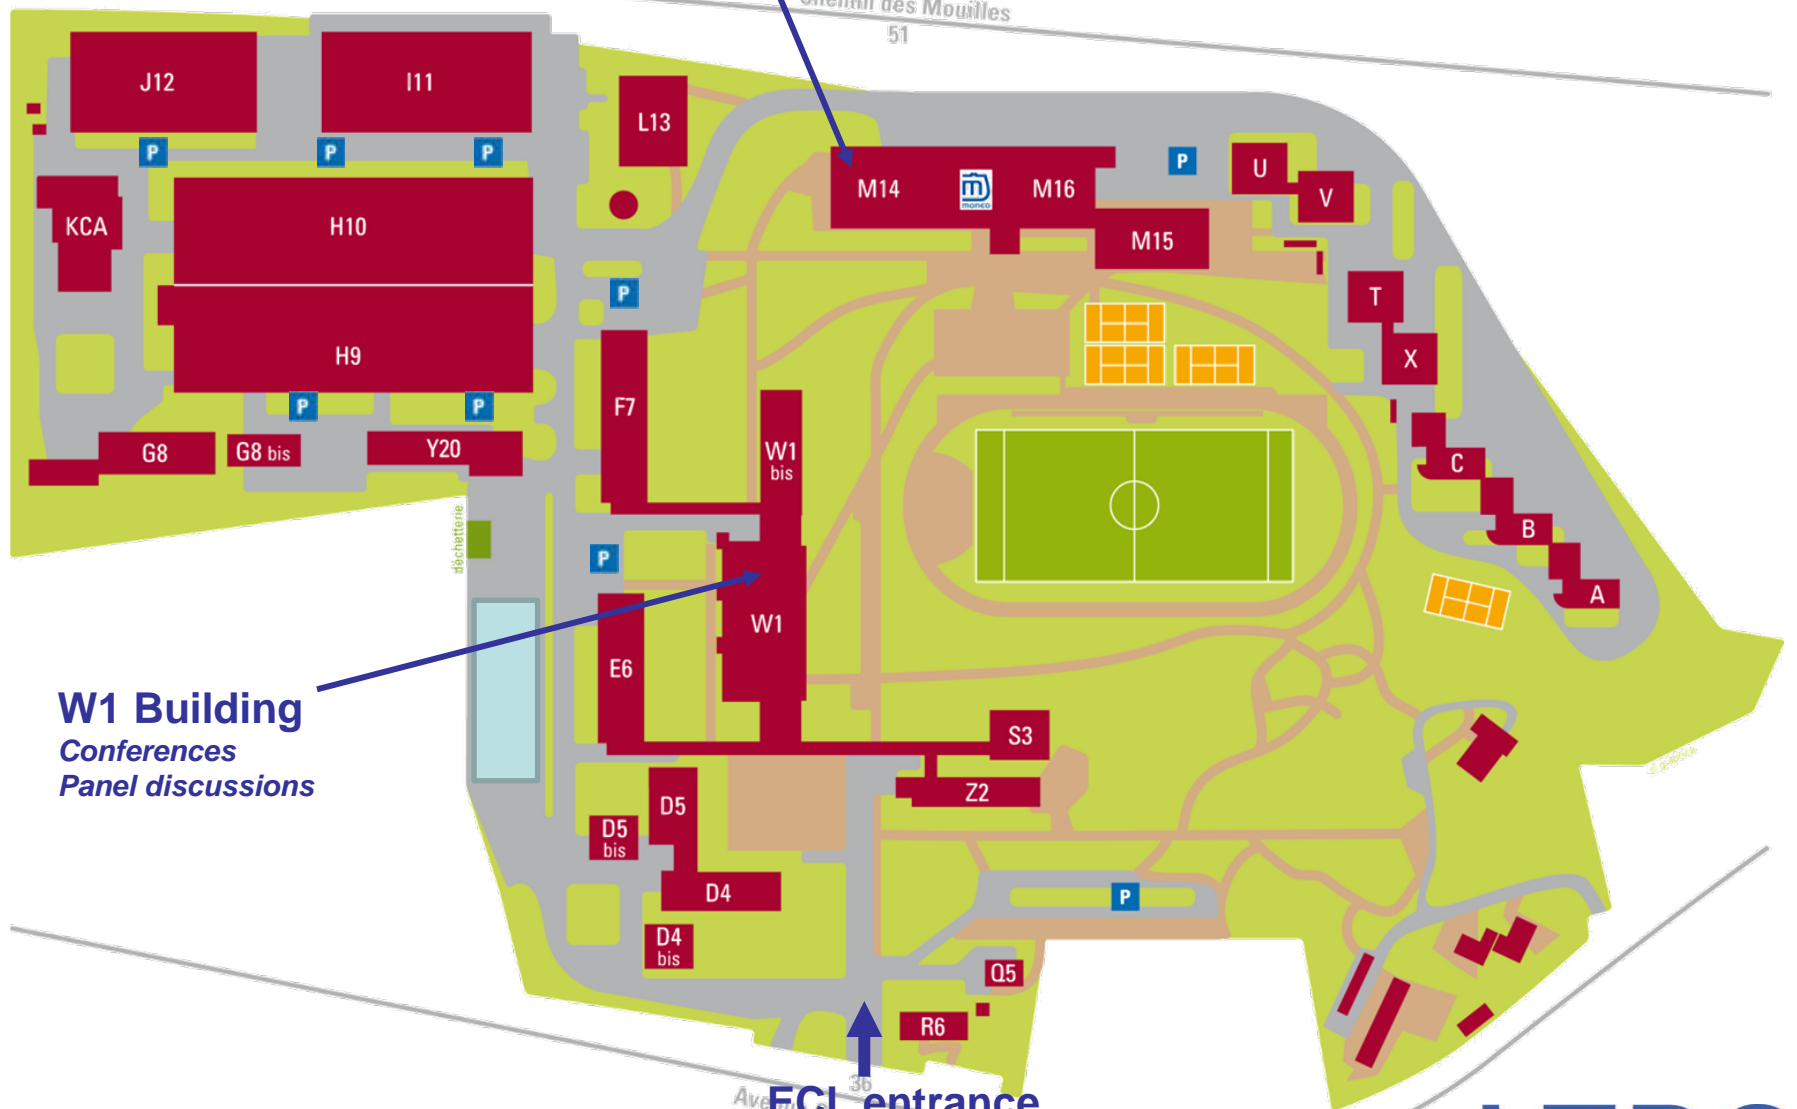

M14 Building
Lunch (1st floor)

TRIBOLOGY: INTERACTIONS BEYOND THE SURFACE
A tribute to Prof. Jean-Marie Georges

Ecole Centrale de Lyon, 30-31 March 2016

W1 Building
Conferences
Panel discussions

ECL entrance

36 av. Guy de Collongue

TCL bus stop 'Campus Lyon Ouest', lines 3, 4 and 55